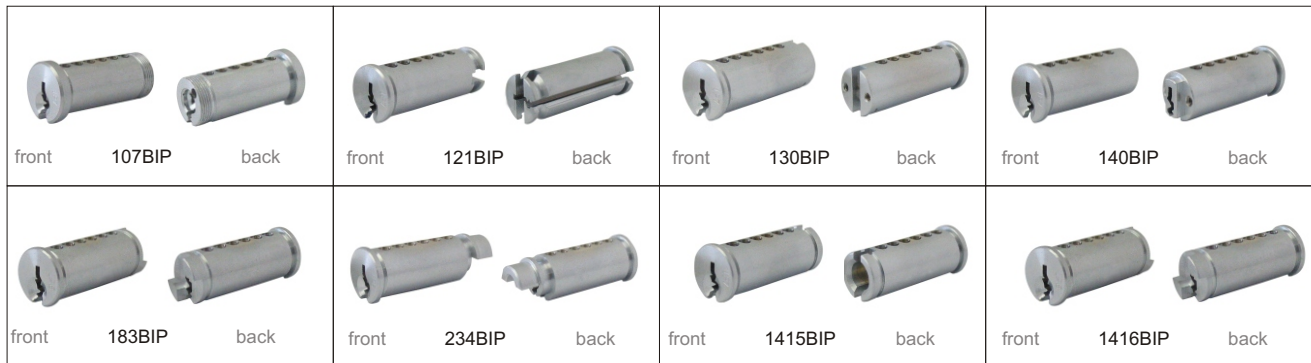

IP6 RESTRICTED KEY SYSTEM

PLUGS

Product Code	Finish	Description
107BIP6	SCP	Plug Restricted 107 IP6 - Pack 10
121BIP6	SCP	Plug Restricted 121 IP6 - Pack 10
130BIP6	SCP	Plug Restricted 130 IP6 - Pack 10
140BIP6	SCP	Plug Restricted 140 IP6 - Pack 10
1415BIP6	SCP	Plug Restricted 1415 IP6 - Pack 10
1416BIP6	SCP	Plug Restricted 1416 IP6 - Pack 10
183BIP6	SCP	Plug Restricted 183 IP6 - Pack 10
234BIP6	SCP	Plug Restricted 234 IP6 - Pack 10